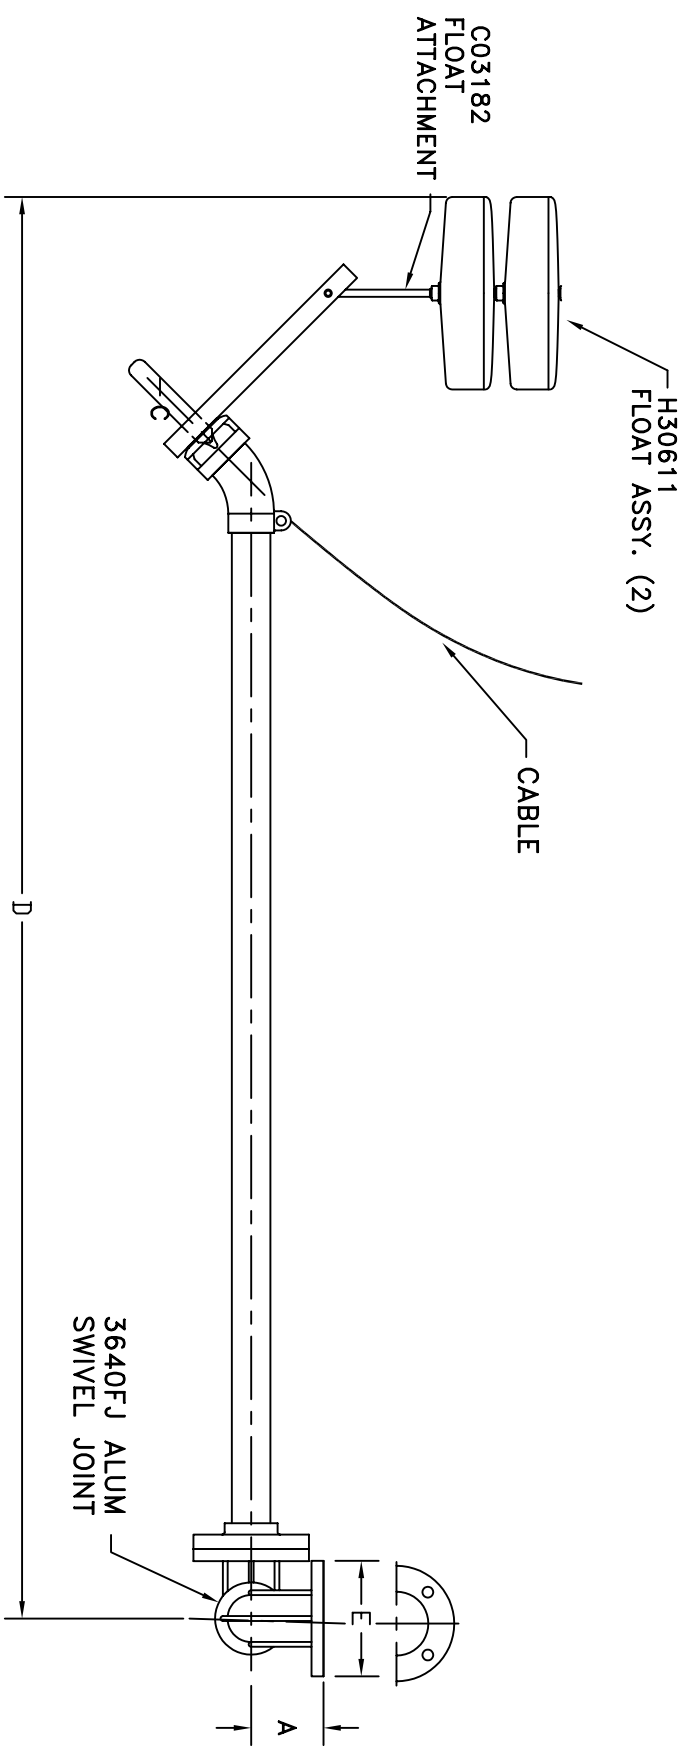

MATERIAL:
ALUMINUM

763 FLOATING SUCTION ASSEMBLY

SIZE	2"	3"	4"
A	5-1/2"	5"	6-1/16"
C (FLOATS)	1	2	2
D	69"	69"	69"
E	6"	7-1/2"	9"
∅ BOLT CIRCLE	4-3/4"	6"	7-1/2"
NO. BOLTS - ∅	(4) 5/8"	(4) 5/8"	(8) 5/8"